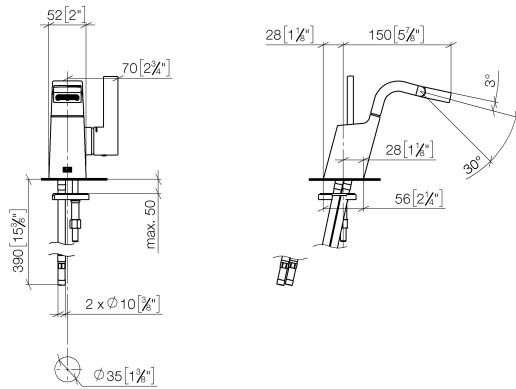

CL.1 Single-lever bidet mixer without pop-up waste - Chrome

CL.1

33 600 705

- 145mm projection
- pivotable spout 30°
- rectangular, air-enriched flow
- height of mixer 190 mm
- height up to aerator 113 mm
- hole diameter 35 mm
- 2x screw-in M 8 x 1 pressure hose, leak-tested
- max. flow 6 l/min
- WRAS 1804014

mm [inches]

Flow rate chart

Certificates

LGA_38157.

WRAS_1804014.

WRAS_240202007.

33 600 705

Spare parts list

No.	Item Number	Name	Quantity used	Delivery time
1	90 11 70 004 00-00	spout	1	10
2	90 15 05 042 00 90	cartridge	1	2
3	09 31 11 152 90	pin	1	2
4	09 14 10 137 90	seal	1	2
5	09 24 04 294 90	sleeve	1	2
6	90 14 10 063 00 90	seal	1	2
7	09 28 30 029-00	cover	1	10
8	09 20 67 010-00	handle	1	10
9	90 31 11 030 00 90	pin	1	2
10	90 31 20 109 00 90	plug	1	2
11	04 30 04 100 00 90	hose	2	2
12	09 23 01 034 90	flow reducer	1	2
13	04 31 20 039 11 90	plug	1	2
14	09 31 11 012 90	pin	1	2
15	04 30 11 038 75 90	fixing set	1	2