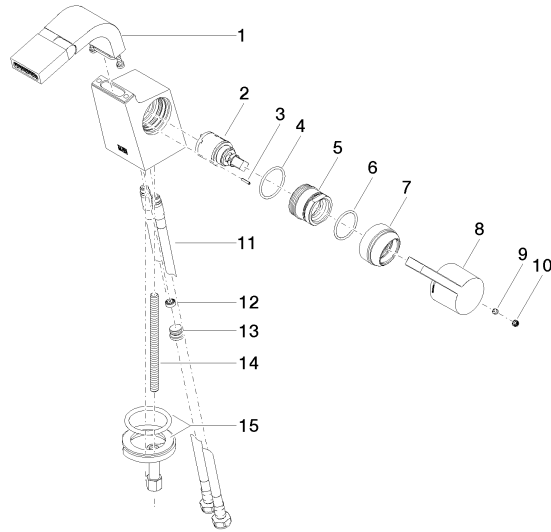

CL.1 Single-lever bidet mixer without pop-up waste - Chrome

CL.1

33 600 705

- 145mm projection
- pivotable spout 30°
- rectangular, air-enriched flow
- height of mixer 190 mm
- height up to aerator 113 mm
- hole diameter 35 mm
- 2x screw-in M 8 x 1 pressure hose, leak-tested
- max. flow 6 l/min
- WRAS 1804014

mm [inches]

Flow rate chart

Certificates

LGA_38157.

WRAS_1804014.

WRAS_240202007.

33 600 705

Spare parts list

No.	Item Number	Name	Quantity used	Delivery time
1	90 11 70 004 00-00	spout	1	10
2	90 15 05 042 00 90	cartridge	1	2
3	09 31 11 152 90	pin	1	2
4	09 14 10 137 90	seal	1	2
5	09 24 04 294 90	sleeve	1	2
6	90 14 10 063 00 90	seal	1	2
7	09 28 30 029-00	cover	1	10
8	09 20 67 010-00	handle	1	10
9	90 31 11 030 00 90	pin	1	2
10	90 31 20 109 00 90	plug	1	2
11	04 30 04 100 00 90	hose	2	2
12	09 23 01 034 90	flow reducer	1	2
13	04 31 20 039 11 90	plug	1	2
14	09 31 11 012 90	pin	1	2
15	04 30 11 038 75 90	fixing set	1	2